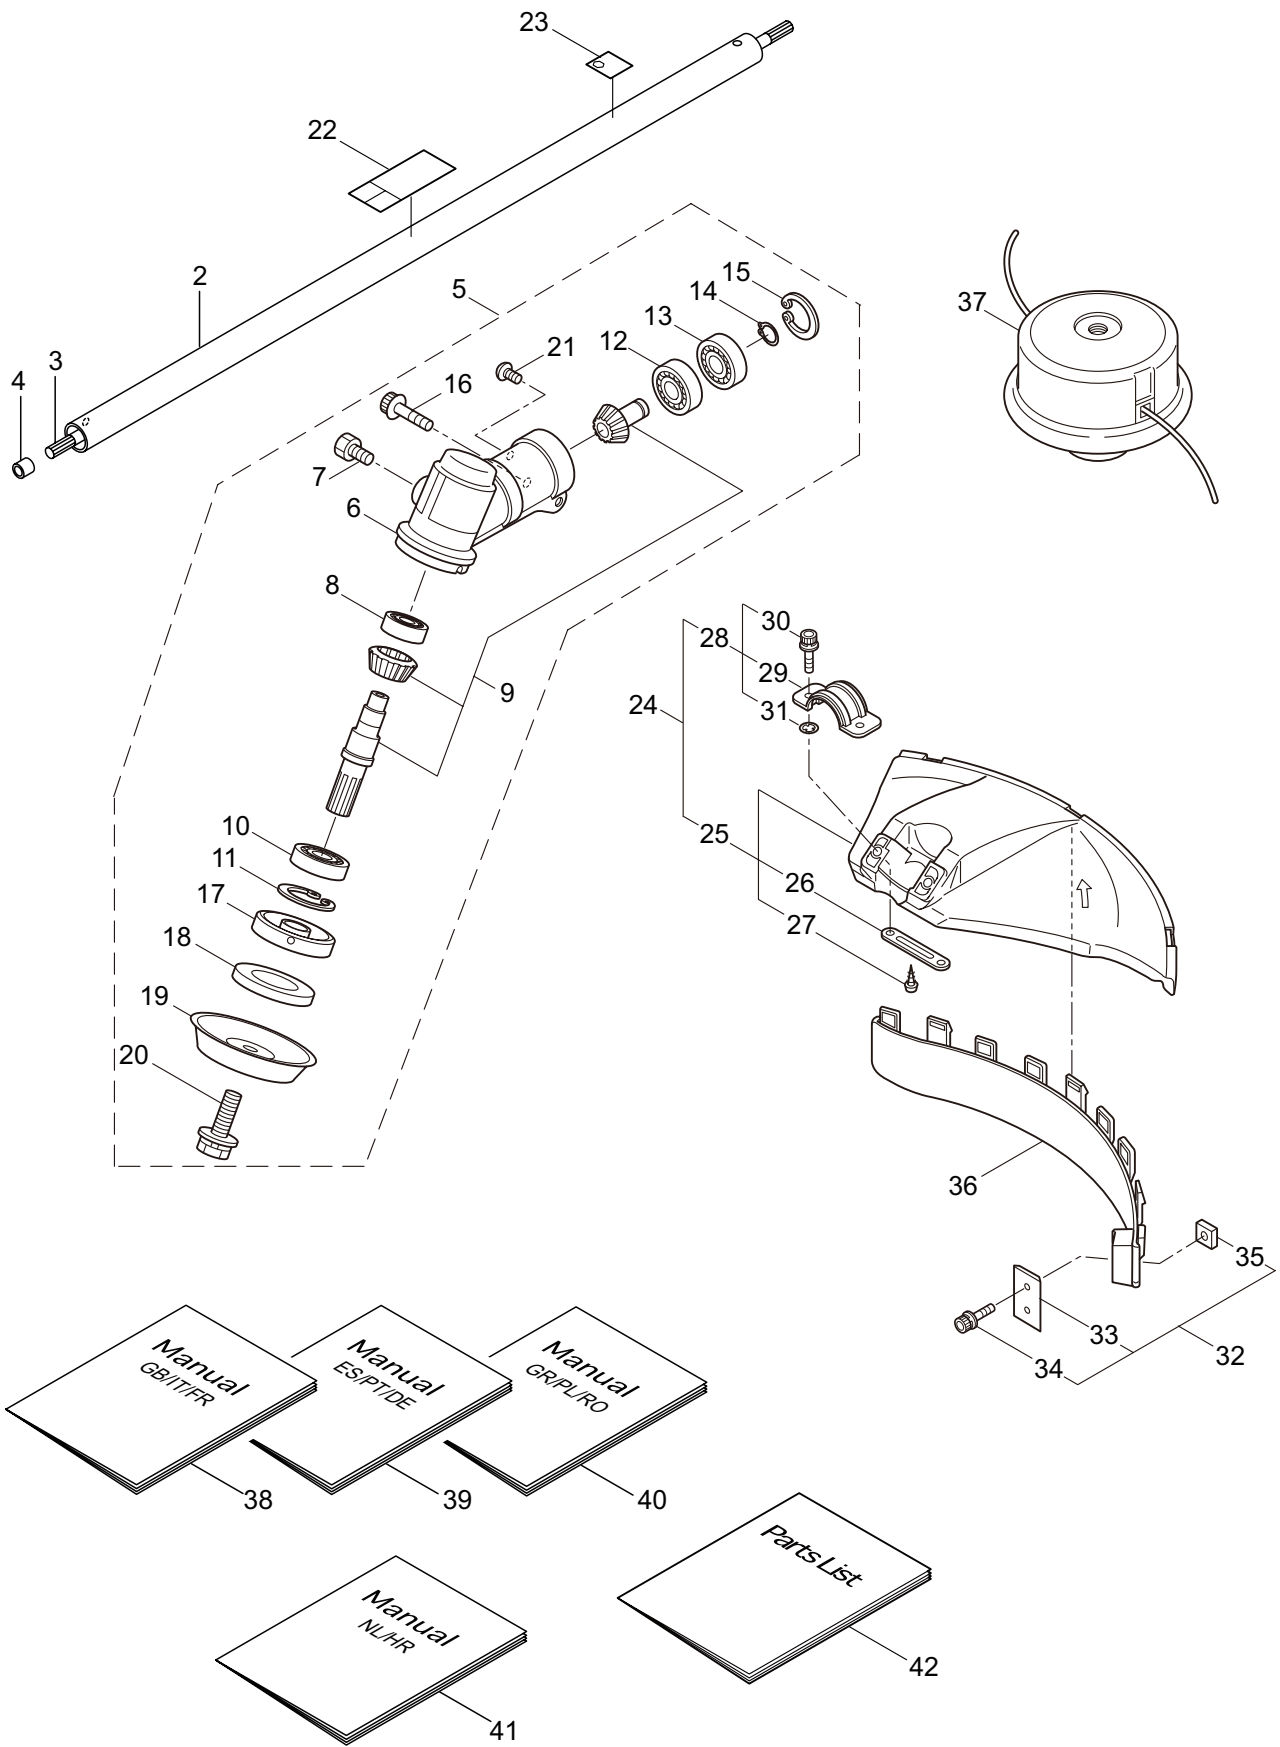

PARTS LIST

MCAA-S

CONTENTS

1. MCAA-S	1 ~ 2
-----------------	-------

2016. 01.

P/N 524065-1

1. MCAA-S

Ref. No.	Part No.	Part Name	Q'ty	Remarks
1-1	364515	MCA-S	1	
1-2	800202937	Driveshaft Tube Ass'y	1	753L
1-3	801694337	Driveshaft	1	791L
1-4	216079	Stopper	1	
1-5	231880	Gearcase Ass'y	1	Incl.6-21
1-6	225960	Gearcase	1	
1-7	234109	Bolt	1	M8x8
1-8	227990	Bearing	1	#608
1-9	228416	Gear Set	1	
1-10	227991	Bearing	1	#6001DDU
1-11	055185	Snap Ring	1	#28
1-12	227992	Bearing	1	#609
1-13	227993	Bearing	1	#609Z
1-14	228477	Snap Ring	1	#9
1-15	140270	Snap Ring	1	#24
1-16	261246	Cap Screw	1	M5x25
1-17	212986	Boss Adapter	1	
1-18	140275	Clamping Washer	1	
1-19	215547	Stabilizer	1	
1-20	215610	Bolt	1	M8x22,Counterclockwise
1-21	219087	Cap Screw	1	M5x10
1-22	223188	Label	1	
1-23	225381	Label	1	114dB
1-24	232086	Safety Cover Ass'y	1	Incl.25-31
1-25	231252	Safety Cover Ass'y	1	Incl.26,27
1-26	227819	Bracket	1	
1-27	221580	Screw	1	4x8
1-28	232087	Bracket Ass'y	1	Incl.29-31
1-29	227822	Bracket	1	
1-30	220632	Cap Screw	2	M6x30
1-31	231704	Washer	2	6x13xt1.0
1-32	231882	String Cutter Ass'y	1	Incl.33-35
1-33	230747	String Cutter	1	
1-34	261250	Cap Screw	1	M5x20
1-35	228325	Nut	1	
1-36	230748	Cover Extention	1	
1-37	232226	Semi-Auto Head (L)	1	
1-38	237728	Instruction Manual	1	GB/IT/FR
1-39	237729	Instruction Manual	1	ES/PT/DE
1-40	237730	Instruction Manual	1	GR/PL/RO
1-41	238191	Instruction Manual	1	NL/HR
1-42	524065	Parts List	1	MCA-S